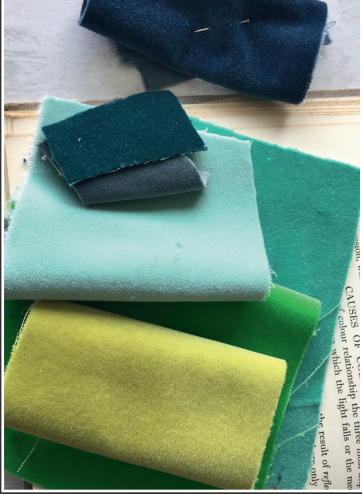

ER

fascination,
nation was

ESSENTIAL PLAINS