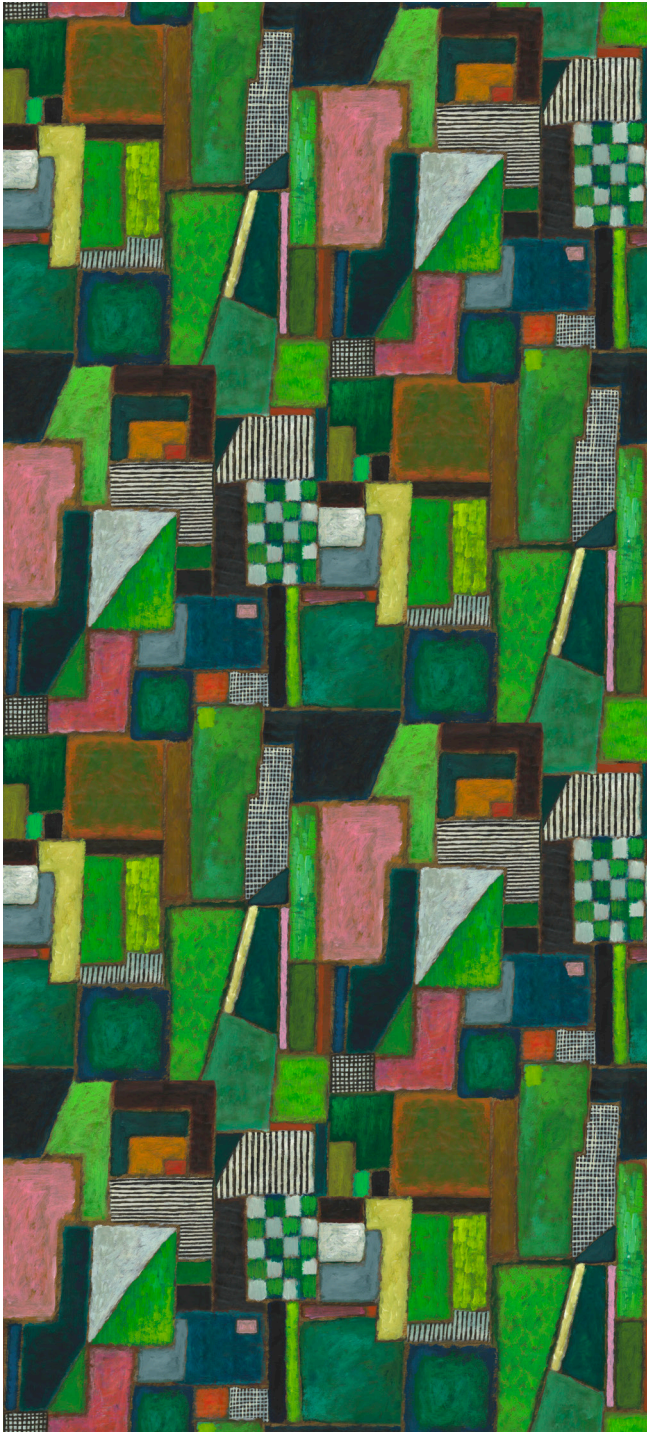

# DESIGNERS GUILD

## PDGI203/01 RAKU PATCHWORK

Full panel width - 137cm

Roll width - 68.5cm

OTHER COLOURWAYS AVAILABLE:

Panel height - 300cm

PDGI203/01 - Emerald