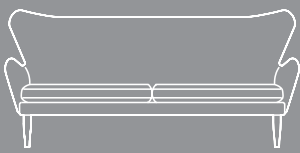

3 Seat
Width 200 cm
Depth 90 cm
Height 92 cm
Seat Height 46 cm
Seat Depth 62 cm