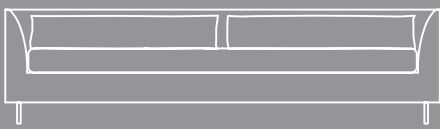

4 Seat
Width 240 cm
Depth 94 cm
Height 66 cm
Seat Height 43 cm
Seat Depth 55 cm

Large Rectangular Stool
Width 180 cm
Depth 70 cm
Height 28 cm
Seat Height n/a
Seat Depth n/a