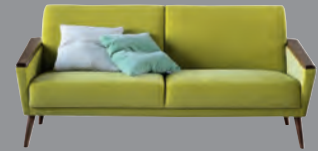

Wedge See page 27

Chair
Width 74 cm
Depth 80 cm
Height 78 cm
Seat Height 43 cm
Seat Depth 52 cm