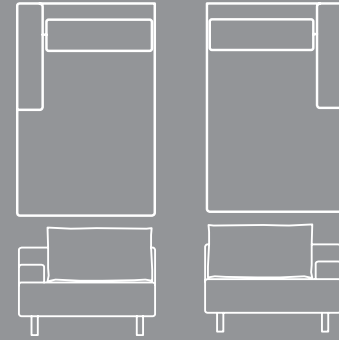

Wide Daybed Unit Left Arm
Width 108 cm
Depth 170 cm
Height 85 cm
Seat Height 39 cm
Seat Depth n/a

Wide Daybed Unit Right Arm
Width 108 cm
Depth 170 cm
Height 85 cm
Seat Height 39 cm
Seat Depth n/a