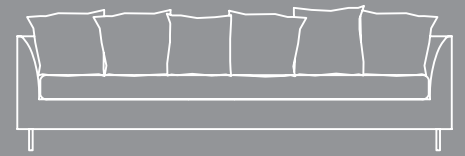

4 Seat
Width 240 cm
Depth 94 cm
Height 76 cm
Seat Height 43 cm
Seat Depth 55 cm