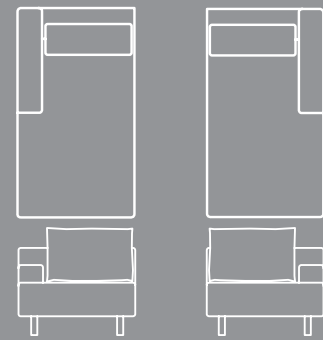

Slim Daybed Unit Left Arm
Width 93 cm
Depth 170 cm
Height 85 cm
Seat Height 39 cm
Seat Depth n/a

Slim Daybed Unit Right Arm
Width 93 cm
Depth 170 cm
Height 85 cm
Seat Height 39 cm
Seat Depth n/a