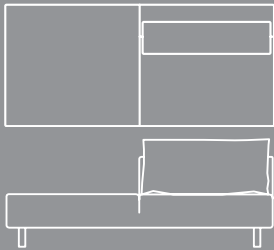

4 Seat Extension Unit Right
Width 210 cm
Depth 95 cm
Height 85 cm
Seat Height 39 cm
Seat Depth 55 cm