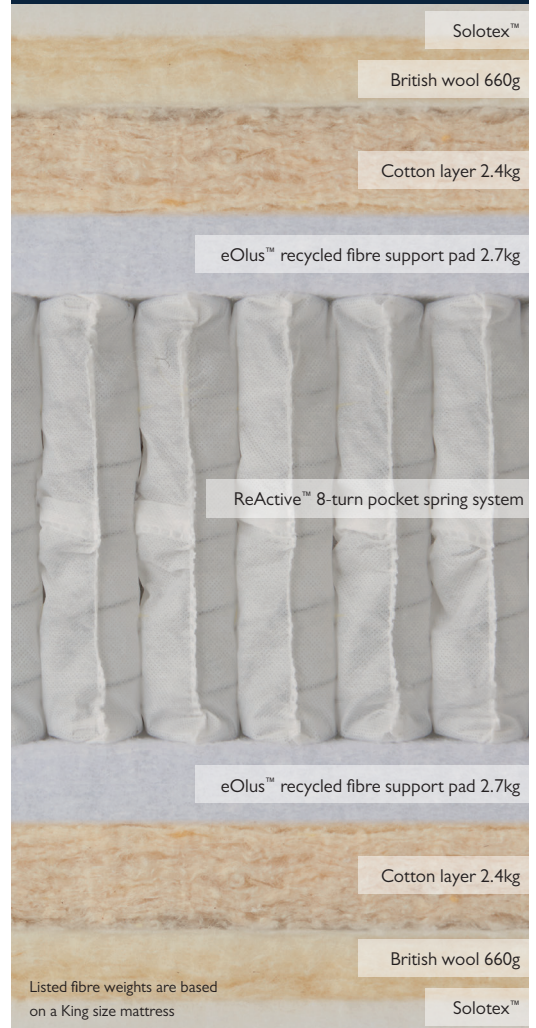

Hypnos Origins ORTHOS™ Support Collection

Handmade in
Buckinghamshire
with a 10 year guarantee

HYPNOS
THE MOST COMFORTABLE BEDS IN THE WORLD