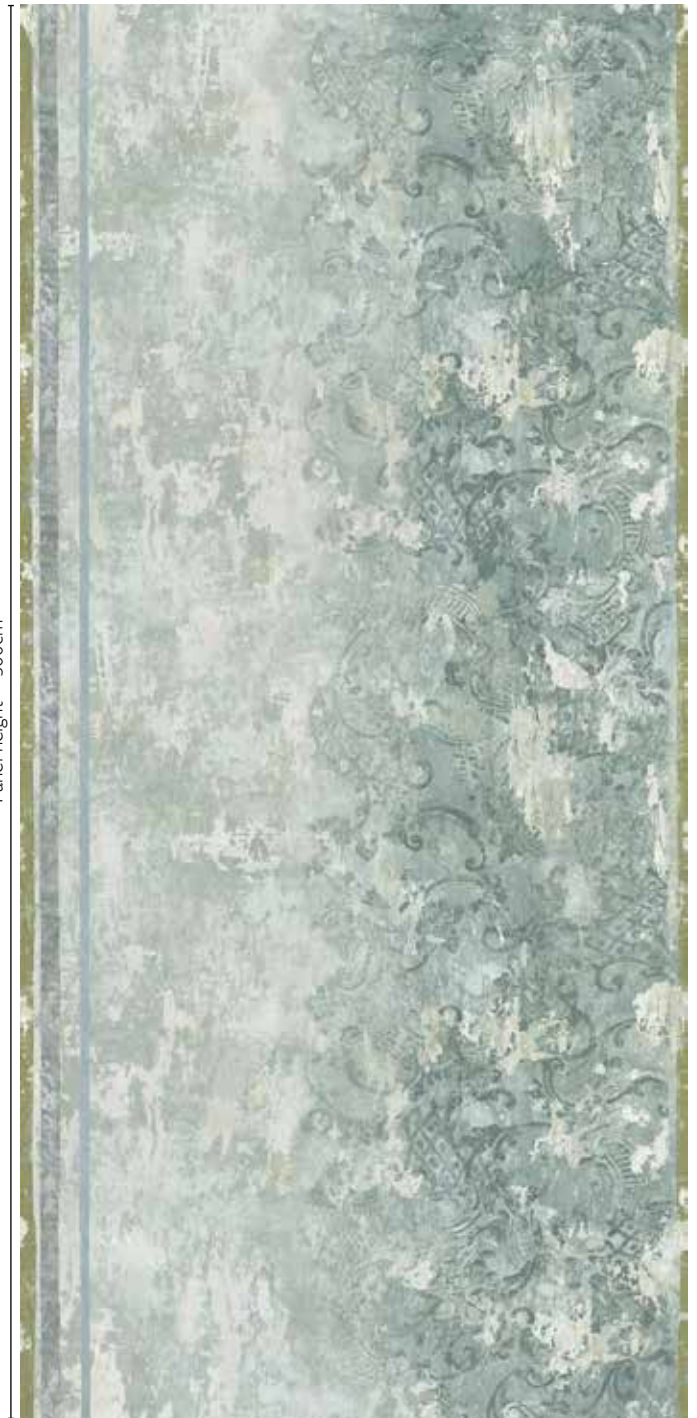

# DESIGNERS GUILD

PDG1096/01 LA ROTONDA SCENE 2  
Full panel width - 140cm

Roll width - 70cm

Panel height - 300cm

PDG1096/01 - SCENE 2 OLIVE

PDG1095/01 LA ROTONDA SCENE 1  
Full panel width - 140cm

Roll width - 70cm

Panel height - 300cm

PDG1095/01 - SCENE 1 OLIVE